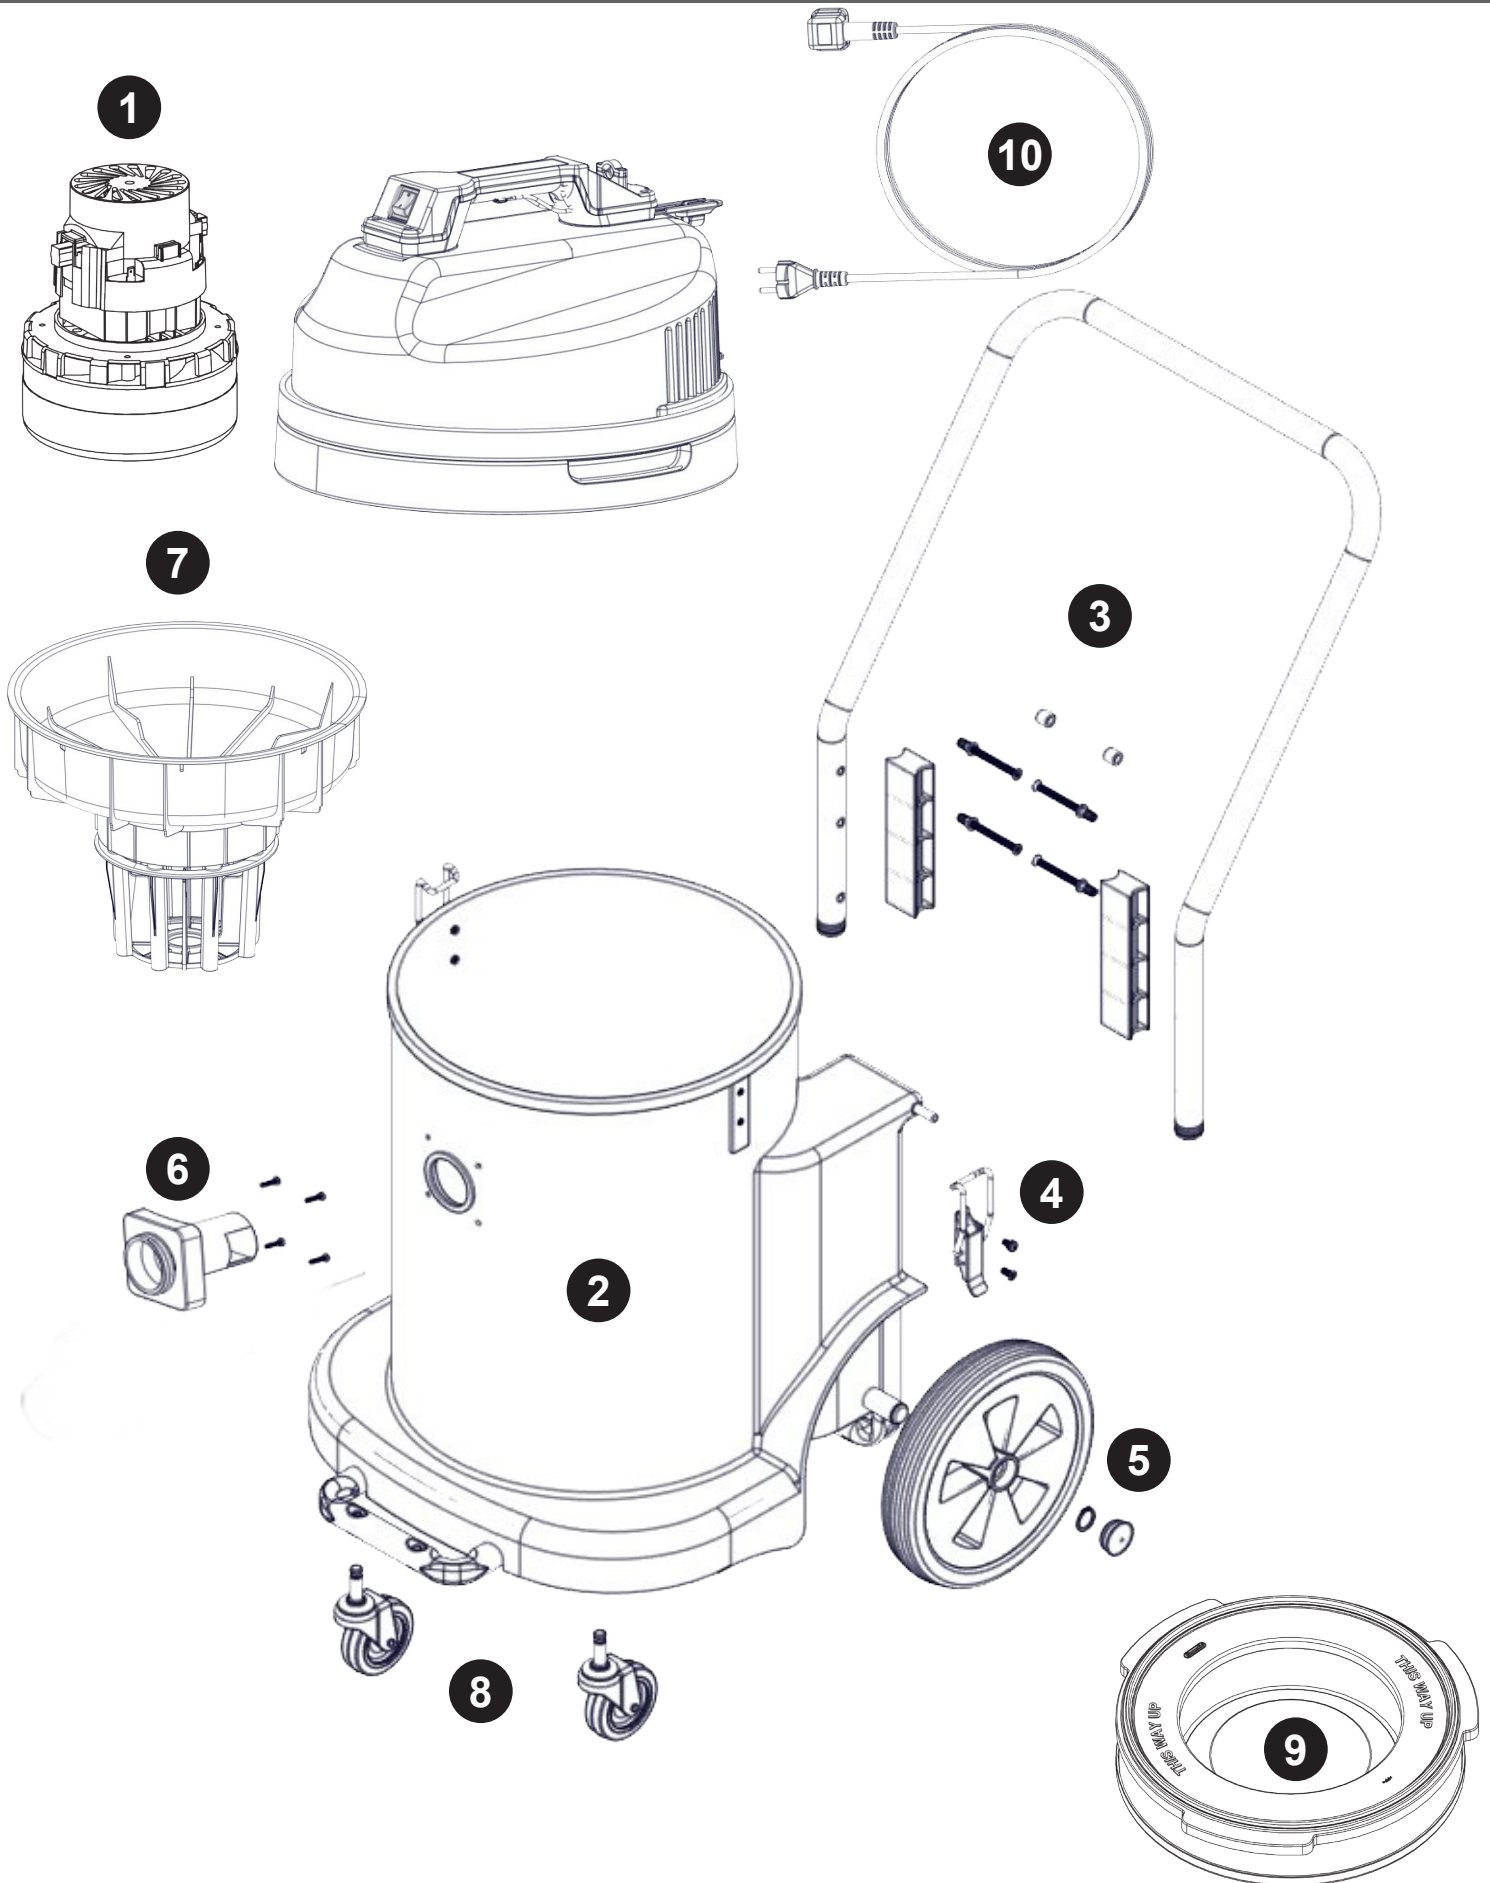

CV900 CVD900 Exploded Spares

Wet & Dry Vacuum

Num	Description	Num
1	230V 2 STAGE D.I BYPASS MOTOR ASSY (14 INCH WV/CT/NT)	323030
	120V 2 STAGE D.I BYPASS MOTOR ASSY (BL21101)(MARKED 120V) (14 INCH WV/CT/NT)	323015
	230V 2 STAGE D.I BYPASS MOTOR ASSY (14 INCH CVD)	323014
	230V 2 STAGE D.I BYPASS MOTOR ASSY (14 INCH CV)	323030
2	CV900 BLUE DRUM ASSEMBLY	525098
3	900 HANDLE ASSEMBLY (INSERTED + END STOPS)	329169
	LOWER HANDLE ASSY (S/S) 900 SERIES	303134
	M6.70MM LG.POZI-PAN.SCREW.Z/PL.C/SUNK	219422
	HANDLE BLOCK SPACER	206128
4	BLACK TOGGLE FASTENER 30-1665 MSBL	206135
	M5x.10MM LG.POZI-PAN.SCREW.Z/PL.SEM	219047
	M5.12MM LG.POZI-PAN.SCREW.Z/PL.C/SUNK	219330
5	10 INCH WHEEL(BLACK/GREY) 20MM BORE	204028
	BLACK PLASTIC CAP 804029	206131
	CIRCLIP A20	219308
6	FLANGE NECK BAYONET	270161
	HOSE FLANGE GASKET	202027
	NO8.5/8 INCH LG.POZI-PAN.SCREW.STAINLESS STEEL.PLASTITE	219370
7	CV FLOAT ASSEMBLY	502988
8	3 INCH STEM FITTING CASTOR	204060
9	CARTRIDGE FILTER	900391
10	10 METRE X 1MM X 2 CORE YELLOW CABLE (SOCKET WITH UK PLUG)	911549
	10 METRE X 1.5MM X 2 CORE YELLOW CABLE WITH 16AMP INDUSTRIAL PLUG	911551
	10.0MT X 1.5MM X 2 CORE CABLE (SOCKET + PLUG) SOUTH AFRICA (CVD)	236149
	MAINS CABLE.YELLOW.10000.1m5.2.15 AMP SOUTH AFRICAN PLUG.16A SOCKET PLUG (CV)	911753
	10.0MT X 1MM X 2 CORE YELLOW CABLE (SOCKET + PLUG) EURO	236123
	10.0MT X 1.5MM X 2 CORE YELLOW CABLE (SOCKET + PLUG) EURO	236144

CV CVD Accessories (607241 Kit BS8)

Image Reference	Item Description	Part Number	Item Quantity
	2.4m NuFlex Threaded hose	602102	1
	38mm Stainless Steel tube Set	602917	1
	ProFlo WET Floor tool	602380	1
	ProFlo DRY Floor Tool	602381	1